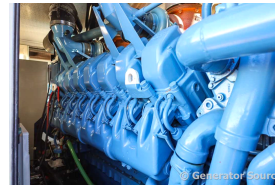

Generator Source thoroughly tests all of our products!

The pricing displayed on our website is subject to change based on deinstallation costs, installation requirements, rigging/disposal, and any other situational variables, but we do try to keep it as up to date as possible.

Copyright © Generator Source. All Rights Reserved. Caterpillar, Detroit, Cummins, Perkins, SDMO, and all other brand names are trademarks of their individual prospective companies.

sales@generatorsource.com - generatorsource.com
303-659-2073 - 1-800-853-2073

FORMERLY
Diesel
SERVICE & SUPPLY