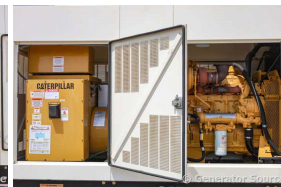

GENERATOR SOURCE

SALES · RENTALS · SERVICE

Caterpillar - 400 kW - UNAVAILABLE

Generator Set Specs

Unit#: 091143
Capacity: 400 kW
Manufacturer: Caterpillar
Enclosure Type: Weatherproof Enclosure
Voltage: 277/480 V
Amps: 602 AMPS
Hertz: 60 Hz
Circuit Breaker Amps: 600
Phase: Three-Phase
Location: Brighton, CO
of Leads: 12
Model #: SR4B
Serial #: 9DR04842
Generator Weight LBS: 8500
Generator Dimensions: 141 x 56 x 112

Engine Specs

Make: Caterpillar
Year: 2003
Hours: 380
Fuel: Diesel
Fuel Tank Capacity (Gallons): 500
Fuel Tank Type: Double Wall Base
Model #: 3406
Serial #: 1DZ06379

Price: Call us at 800-853-2073 for a quote