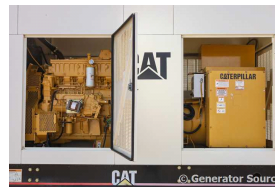

GENERATOR SOURCE

SALES · RENTALS · SERVICE

Caterpillar - 400 kW - UNAVAILABLE

Generator Set Specs

Unit#: 091143
Capacity: 400 kW
Manufacturer: Caterpillar
Enclosure Type: Weatherproof Enclosure
Voltage: 277/480 V
Amps: 602 AMPS
Hertz: 60 Hz
Circuit Breaker Amps: 600
Phase: Three-Phase
Location: Brighton, CO
of Leads: 12
Model #: SR4B
Serial #: 9DR04842
Generator Weight LBS: 8500
Generator Dimensions: 141 x 56 x 112

Engine Specs

Make: Caterpillar
Year: 2003
Hours: 380
Fuel: Diesel
Fuel Tank Capacity (Gallons): 500
Fuel Tank Type: Double Wall Base
Model #: 3406
Serial #: 1DZ06379

Price: Call us at 800-853-2073 for a quote