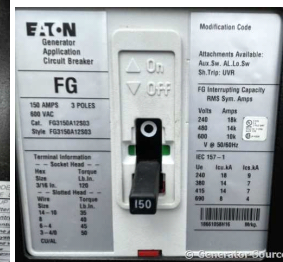

GENERATOR SOURCE

SALES · RENTALS · SERVICE

Generac - 30 kW - JUST ARRIVED

Generator Set Specs

Unit#: 0911108
Capacity: 30 kW
Manufacturer: Generac
Enclosure Type: Weatherproof Enclosure
Voltage: 120/240 V
Amps: 125 AMPS
Hertz: 60 Hz
Circuit Breaker Amps: 150
Phase: Single-Phase
Location: Austin, TX
of Leads: 4
Model #: SD30
Serial #: 3013450323
Generator Dimensions: 119 x 41 x 94

Engine Specs

Make: Perkins
Year: 2023
Hours: 0
Fuel: Diesel
Fuel Tank Type: Double Wall Base
Model #: 404D-22TA
Serial #: GR71482N777801H

Price: Call us at 800-853-2073 for a quote

Generator Source thoroughly tests all of our products!