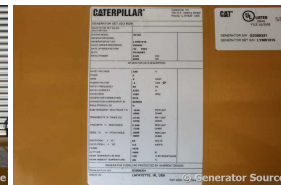

Generator Source thoroughly tests all of our products!

The pricing displayed on our website is subject to change based on deinstallation costs, installation requirements, rigging/disposal, and any other situational variables, but we do try to keep it as up to date as possible.

Copyright © Generator Source. All Rights Reserved. Caterpillar, Detroit, Cummins, Perkins, SDMO, and all other brand names are trademarks of their individual prospective companies.

sales@generatorsource.com - generatorsource.com
303-659-2073 - 1-800-853-2073

FORMERLY
Diesel
SERVICE & SUPPLY