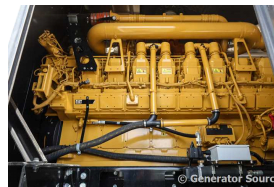

Generator Source thoroughly tests all of our products!

The pricing displayed on our website is subject to change based on deinstallation costs, installation requirements, rigging/disposal, and any other situational variables, but we do try to keep it as up to date as possible.

Copyright © Generator Source. All Rights Reserved. Caterpillar, Detroit, Cummins, Perkins, SDMO, and all other brand names are trademarks of their individual prospective companies.

sales@generatorsource.com - generatorsource.com
303-659-2073 - 1-800-853-2073

FORMERLY
Diesel
SERVICE & SUPPLY