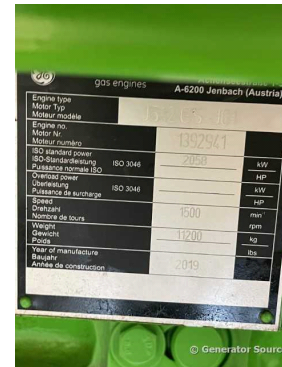

GENERATOR SOURCE

SALES · RENTALS · SERVICE

Jenbacher - 2058 kW - JUST ARRIVED

Generator Set Specs

Unit#: 091065
Capacity: 2058 kW
Manufacturer: Jenbacher
Enclosure Type: Enclosed
Voltage: 120/240 V
Amps: 2367 AMPS
Hertz: 60 Hz
Phase: Three-Phase
Location: Brighton, CO
Model #: GEJY379
Serial #: 20190711

Engine Specs

Make: GE Jenbacher
Hours: 18399
Fuel: Natural Gas
Fuel Tank Type: Double Wall
Model #: JMS 612
 GS-J01
Serial #: 1392941

© Generator Source

© Generator Source

Price: Call us at 800-853-2073 for a quote