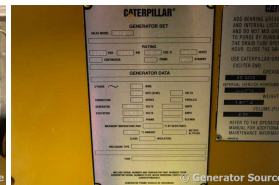

Generator Source thoroughly tests all of our products!

The pricing displayed on our website is subject to change based on deinstallation costs, installation requirements, rigging/disposal, and any other situational variables, but we do try to keep it as up to date as possible.

Copyright © Generator Source. All Rights Reserved. Caterpillar, Detroit, Cummins, Perkins, SDMO, and all other brand names are trademarks of their individual prospective companies.

sales@generatorsource.com - generatorsource.com
303-659-2073 - 1-800-853-2073

FORMERLY
Diesel
SERVICE & SUPPLY