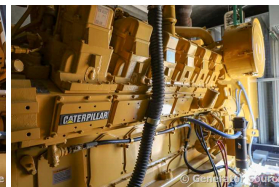

Generator Source thoroughly tests all of our products!

The pricing displayed on our website is subject to change based on deinstallation costs, installation requirements, rigging/disposal, and any other situational variables, but we do try to keep it as up to date as possible.

Copyright © Generator Source. All Rights Reserved. Caterpillar, Detroit, Cummins, Perkins, SDMO, and all other brand names are trademarks of their individual prospective companies.

sales@generatorsource.com - generatorsource.com
303-659-2073 - 1-800-853-2073

FORMERLY
Diesel
SERVICE & SUPPLY