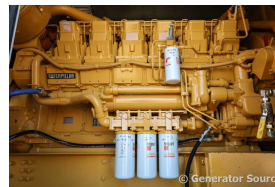

Generator Source thoroughly tests all of our products!

The pricing displayed on our website is subject to change based on deinstallation costs, installation requirements, rigging/disposal, and any other situational variables, but we do try to keep it as up to date as possible.

Copyright © Generator Source. All Rights Reserved. Caterpillar, Detroit, Cummins, Perkins, SDMO, and all other brand names are trademarks of their individual prospective companies.

sales@generatorsource.com - generatorsource.com
303-659-2073 - 1-800-853-2073

FORMERLY
Diesel
SERVICE & SUPPLY