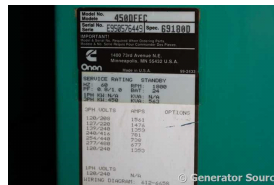

GENERATOR SOURCE

SALES · RENTALS · SERVICE

Cummins - 450 kW - UNAVAILABLE

Generator Set Specs

Unit#: 091033
Capacity: 450 kW
Manufacturer: Cummins
Enclosure Type: Weatherproof Enclosure
Voltage: 277/480 V
Amps: 677 AMPS
Hertz: 60 Hz
Circuit Breaker Amps: 600
Phase: Three-Phase
Location: Brighton, CO
of Leads: 12
Model #: 450DFEC
Serial #: E950576449
Generator Weight LBS: 10000
Generator Dimensions: 157 x 61 x 98

Engine Specs

Make: Cummins
Year: 1995
Hours: 949
Fuel: Diesel
Fuel Tank Type: Double Wall Base
Model #: KTA19G3
Serial #: 37157114

Price: Call us at 800-853-2073 for a quote

Generator Source thoroughly tests all of our products!