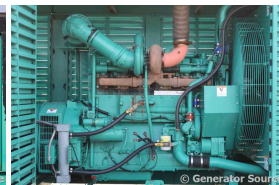

GENERATOR SOURCE

SALES · RENTALS · SERVICE

Cummins - 450 kW - UNAVAILABLE

Generator Set Specs

Unit#: 091033
Capacity: 450 kW
Manufacturer: Cummins
Enclosure Type: Weatherproof Enclosure
Voltage: 277/480 V
Amps: 677 AMPS
Hertz: 60 Hz
Circuit Breaker Amps: 600
Phase: Three-Phase
Location: Brighton, CO
of Leads: 12
Model #: 450DFEC
Serial #: E950576449
Generator Weight LBS: 10000
Generator Dimensions: 157 x 61 x 98

Engine Specs

Make: Cummins
Year: 1995
Hours: 949
Fuel: Diesel
Fuel Tank Type: Double Wall Base
Model #: KTA19G3
Serial #: 37157114

Price: Call us at 800-853-2073 for a quote

Generator Source thoroughly tests all of our products!