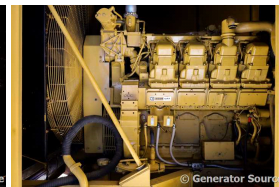

GENERATOR SOURCE

SALES · RENTALS · SERVICE

Caterpillar - 800 kW - JUST ARRIVED

Generator Set Specs

Unit#: 090812

Capacity: 800 kW

Manufacturer: Caterpillar

Enclosure Type: Weatherproof Enclosure

Serial #: 6NA00818

Generator Weight LBS: 24000

Generator Dimensions: 266 x 100 x 118

Engine Specs

Make: Caterpillar

Hours: 560

Fuel: Diesel

Fuel Tank Type: Double Wall Base