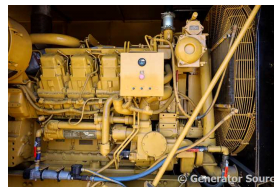

GENERATOR SOURCE

SALES · RENTALS · SERVICE

Caterpillar - 800 kW - JUST ARRIVED

Generator Set Specs

Unit#: 090812

Capacity: 800 kW

Manufacturer: Caterpillar

Enclosure Type: Weatherproof Enclosure

Voltage: 277/480 V

Amps: 1203 AMPS

Hertz: 60 Hz

Circuit Breaker Amps: 2000

Phase: Three-Phase

Location: Brighton, CO

of Leads: 10

Model #: SR-4

Serial #: 6NA00818

Generator Weight LBS: 24000

Generator Dimensions: 266 x 100 x 118

Engine Specs

Make: Caterpillar

Hours: 560

Fuel: Diesel

Fuel Tank Type: Double Wall Base