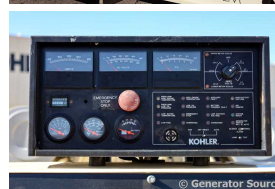

GENERATOR SOURCE

SALES · RENTALS · SERVICE

Kohler - 1200 kW - READY TO SHIP

Generator Set Specs

Unit#: 090780
Capacity: 1200 kW
Manufacturer: Kohler
Enclosure Type: Open
Voltage: 277/480 V
Amps: 1804 AMPS
Hertz: 60 Hz
Circuit Breaker Amps: 2000
Phase: Three-Phase
Location: Brighton, CO
of Leads: 6
Model #: 1200REOZD
Serial #: 606817
Generator Weight LBS: 22500
Generator Dimensions: 215 x 87 x 101

Engine Specs

Make: Detroit
Year: 1997
Hours: 784
Fuel: Diesel
Fuel Tank Type: Double Wall Base
Model #: 91237416
Serial #: 12E0011053

Price: Call us at 800-853-2073 for a quote

Generator Source thoroughly tests all of our products!