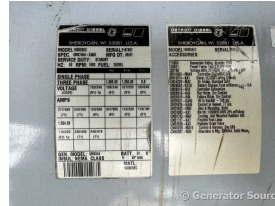

GENERATOR SOURCE

SALES · RENTALS · SERVICE

MTU - 1000 kW - READY TO SHIP

Generator Set Specs

Unit#: 090766
Capacity: 1000 kW
Manufacturer: MTU
Enclosure Type: Sound Attenuated Enclosure
Voltage: 277/480 V
Amps: 1504 AMPS
Hertz: 60 Hz
Circuit Breaker Amps: 800
Phase: Three-Phase
Location: Jacksonville, FL
of Leads: 4
Model #: 1000DSEC
Serial #: 21678678
Generator Weight LBS: 35000
Generator Dimensions: 328"l x 100"w x 185"h

Engine Specs

Make: MTU
Year: 2007
Hours: 351
Fuel: Diesel
Fuel Tank Capacity (Gallons): 2000
Fuel Tank Type: Double Wall Base
Model #: 5362004211
Serial #: 5362004211

Price: Call us at 800-853-2073 for a quote