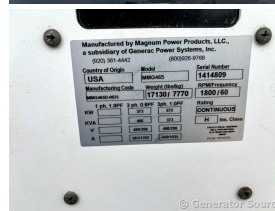

GENERATOR SOURCE

SALES · RENTALS · SERVICE

Magnum - 375 kW - SOLD

Generator Set Specs

Unit#: 090762
Capacity: 375 kW
Manufacturer: Magnum
Enclosure Type: Enclosure Mounted on Trailer
Voltage: 277/480 V
Amps: 449/1035 AMPS
Hertz: 60 Hz
Circuit Breaker Amps: 1600
Phase: Three-Phase
Location: Austin, TX
of Leads: 10
Model #: MMG465D-0025
Serial #: 1414809
Generator Weight LBS: 25000
Generator Dimensions: 252 x 103.5 x 116.4

Engine Specs

Make: John Deere
Year: 2015
Hours: 2971
Fuel: Diesel
Fuel Tank Type: Double Wall Base
Model #: 6135HF485
Serial #: RG6135L029699

Additional Features: Trailer Model# MMG46S-01

Price: Call us at 800-853-2073 for a quote