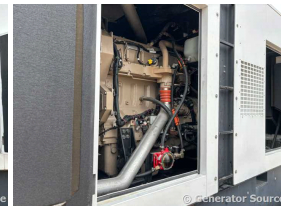

GENERATOR SOURCE

SALES · RENTALS · SERVICE

Magnum - 375 kW - SOLD

Generator Set Specs

Unit#: 090762
Capacity: 375 kW
Manufacturer: Magnum
Enclosure Type: Enclosure Mounted on Trailer
Voltage: 277/480 V
Amps: 449/1035 AMPS
Hertz: 60 Hz
Circuit Breaker Amps: 1600
Phase: Three-Phase
Location: Austin, TX
of Leads: 10
Model #: MMG465D-0025
Serial #: 1414809
Generator Weight LBS: 25000
Generator Dimensions: 252 x 103.5 x 116.4

Engine Specs

Make: John Deere
Year: 2015
Hours: 2971
Fuel: Diesel
Fuel Tank Type: Double Wall Base
Model #: 6135HF485
Serial #: RG6135L029699

Additional Features: Trailer Model# MMG46S-01

Price: Call us at 800-853-2073 for a quote