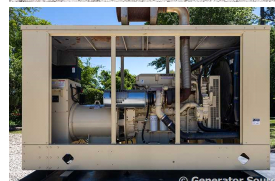

GENERATOR SOURCE

SALES · RENTALS · SERVICE

Kohler - 405 kW - JUST ARRIVED

Generator Set Specs

Unit#: 090563
Capacity: 405 kW
Manufacturer: Kohler
Enclosure Type: Enclosed
Voltage: 277/480 V
Amps: 609 AMPS
Hertz: 60 Hz
Circuit Breaker Amps: 700
Phase: Three-Phase
Location: Jacksonville, FL
of Leads: 12
Model #: 400REOZD
Serial #: 0714505
Generator Weight LBS: 10000
Generator Dimensions: 198"l x 80"w x 156"h

Engine Specs

Make: Detroit
Year: 2001
Hours: 477
Fuel: Diesel
Fuel Tank Capacity (Gallons): 1500
Fuel Tank Type: Double Wall Base
Model #: 6063HK35
Serial #: 06R0656937

Price: Call us at 800-853-2073 for a quote