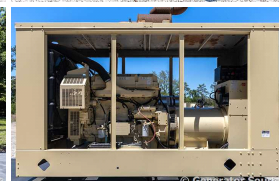

GENERATOR SOURCE

SALES · RENTALS · SERVICE

Kohler - 405 kW - JUST ARRIVED

Generator Set Specs

Unit#: 090563
Capacity: 405 kW
Manufacturer: Kohler
Enclosure Type: Enclosed
Voltage: 277/480 V
Amps: 609 AMPS
Hertz: 60 Hz
Circuit Breaker Amps: 700
Phase: Three-Phase
Location: Jacksonville, FL
of Leads: 12
Model #: 400REOZD
Serial #: 0714505
Generator Weight LBS: 10000
Generator Dimensions: 198"l x 80"w x 156"h

Engine Specs

Make: Detroit
Year: 2001
Hours: 477
Fuel: Diesel
Fuel Tank Capacity (Gallons): 1500
Fuel Tank Type: Double Wall Base
Model #: 6063HK35
Serial #: 06R0656937

Price: Call us at 800-853-2073 for a quote