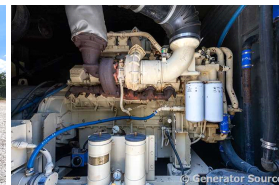

GENERATOR SOURCE

SALES · RENTALS · SERVICE

Kohler - 600 kW - READY TO SHIP

Generator Set Specs

Unit#: 090497
Capacity: 600 kW
Manufacturer: Kohler
Enclosure Type: Enclosure Mounted on Trailer
Voltage: 277/480 V
Amps: 2082 AMPS
Hertz: 60 Hz
Circuit Breaker Amps: 2000
Phase: Three-Phase
Location: Jacksonville, FL
of Leads: 12
Model #: 650REOZDB
Serial #: 2053280
Generator Weight LBS: 42000
Generator Dimensions: 370"l x 97"w x 160"h

Engine Specs

Make: Detroit
Year: 2005
Hours: 3035
Fuel: Diesel
Fuel Tank Type: Double Wall Base
Model #: R1237M36
Serial #: 5352003808

Price: Call us at 800-853-2073 for a quote

Generator Source thoroughly tests all of our products!