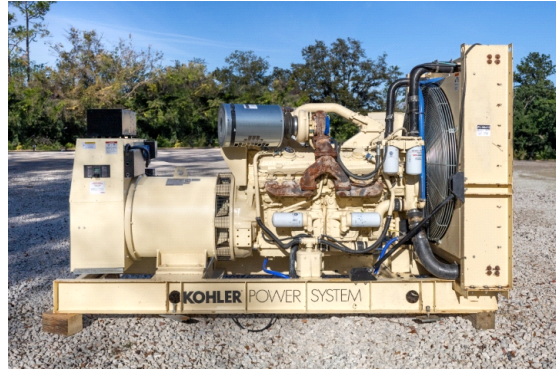

GENERATOR SOURCE

SALES · RENTALS · SERVICE

Kohler - 600 kW - READY TO SHIP

Generator Set Specs

Unit#: 090475

Capacity: 600 kW

Manufacturer: Kohler

Enclosure Type: Open

Voltage: 277/480 V

Amps: 902 AMPS

Hertz: 60 Hz

Circuit Breaker Amps: 1200

Phase: Three-Phase

Location: Jacksonville, FL

# of Leads: 12

Model #: 600 ROZD71

Serial #: 396004

Generator Dimensions: 136"l x
64"W x 82"H

Engine Specs

Make: Detroit Diesel

Hours: 960

Fuel: Diesel

Fuel Tank Type:
Double Wall Base

Model #: 81237416

Serial #:

Price: Call us at 800-853-2073 for a quote

Generator Source thoroughly tests all of our products!

The pricing displayed on our website is subject to change based on deinstallation costs, installation requirements, rigging/disposal, and any other situational variables, but we do try to keep it as up to date as possible.

Copyright © Generator Source. All Rights Reserved. Caterpillar, Detroit, Cummins, Perkins, SDMO, and all other brand names are trademarks of their individual prospective companies.

sales@generatorsource.com - generatorsource.com
303-659-2073 - 1-800-853-2073

FORMERLY
Diesel
SERVICE & SUPPLY