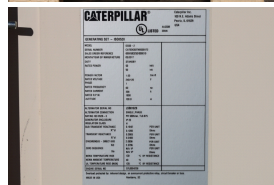

Engine Specs

Make: PSI

Year: 2017

Hours: 1

Model #: 39004171

Serial #: 57L0004228

Price: Call us at 800-853-2073 for a quote

Generator Source thoroughly tests all of our products!

The pricing displayed on our website is subject to change based on deinstallation costs, installation requirements, rigging/disposal, and any other situational variables, but we do try to keep it as up to date as possible.

Copyright © Generator Source. All Rights Reserved. Caterpillar, Detroit, Cummins, Perkins, SDMO, and all other brand names are trademarks of their individual prospective companies.

sales@generatorsource.com - generatorsource.com
303-659-2073 - 1-800-853-2073

FORMERLY
Diesel
SERVICE & SUPPLY