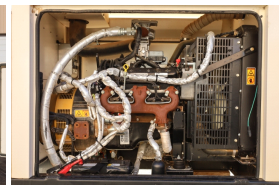

Engine Specs

Make: PSI

Year: 2017

Hours: 1

Model #: 39004171

Serial #: 57L0004228

Price: Call us at 800-853-2073 for a quote

Generator Source thoroughly tests all of our products!

The pricing displayed on our website is subject to change based on deinstallation costs, installation requirements, rigging/disposal, and any other situational variables, but we do try to keep it as up to date as possible.

Copyright © Generator Source. All Rights Reserved. Caterpillar, Detroit, Cummins, Perkins, SDMO, and all other brand names are trademarks of their individual prospective companies.

sales@generatorsource.com - generatorsource.com
303-659-2073 - 1-800-853-2073

FORMERLY
Diesel
SERVICE & SUPPLY