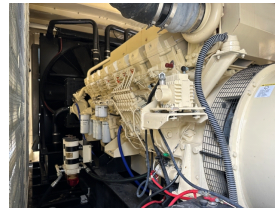

GENERATOR SOURCE

SALES · RENTALS · SERVICE

Kohler - 1600 kW - SOLD

Generator Set Specs

Unit#: 090377
Capacity: 1600 kW
Manufacturer: Kohler
Enclosure Type: Enclosed
Voltage: 277/480 V
Amps: 2406 AMPS
Hertz: 60 Hz
Circuit Breaker Amps: 2000
Phase: Three-Phase
Location: Jacksonville, FL
of Leads: 4
Model #: 1600REOZMB
Serial #: 2258771
Generator Weight LBS: 47000
Generator Dimensions: 275"l x 121"w x 203"h

Engine Specs

Make: Mitsubishi
Year: 2009
Hours: 291
Fuel: Diesel
Fuel Tank Capacity (Gallons): 1000
Fuel Tank Type: Double Wall Base
Model #: S16R-Y2PTAW-1
Serial #: 15186

Price: Call us at 800-853-2073 for a quote