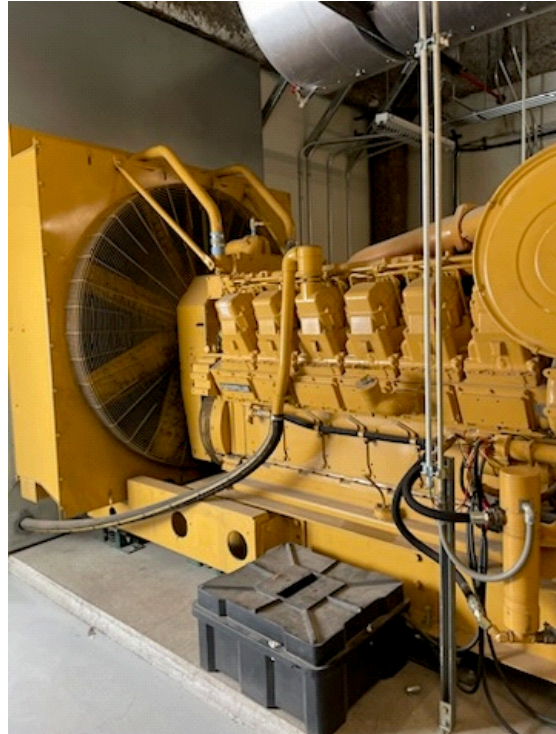

GENERATOR SOURCE

SALES · RENTALS · SERVICE

Caterpillar - 800 kW - READY TO SHIP

Generator Set Specs

Unit#: 090358
Capacity: 800 kW
Manufacturer: Caterpillar
Enclosure Type: Open
Voltage: 277/480 V
Amps: 1203 AMPS
Hertz: 60 Hz
Phase: Three-Phase
Location: Brighton, CO
of Leads: 6
Model #: SR4B
Serial #: 4DM00590
Generator Weight LBS: 25000
Generator Dimensions: 202 x
80 x 98

Engine Specs

Make: Caterpillar
Year: 1997
Hours: 638
Fuel: Diesel
Fuel Tank Type:
Double Wall Base
Model #: 3512
Serial #: 24Z08016

Price: Call us at 800-853-2073 for a quote

Generator Source thoroughly tests all of our products!