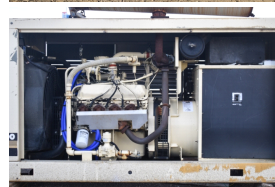

GENERATOR SOURCE

SALES · RENTALS · SERVICE

Kohler - 100 kW

Generator Set Specs

Unit#: 090275
Capacity: 100 kW
Manufacturer: Kohler
Enclosure Type: Weatherproof Enclosure
Voltage: 277/480 V
Amps: 150 AMPS
Hertz: 60 Hz
Circuit Breaker Amps: 60
Phase: Three-Phase
Location: Brighton, CO
of Leads: 12
Model #: 100RZ
Serial #: 606528
Generator Weight LBS: 6000
Generator Dimensions: 89 x 35 x 69

Engine Specs

Make: Ford
Year: 1998
Hours: 765
Model #: LSG-875I-6005-A
Serial #: 18728-1-04-98

Price: Call us at 800-853-2073 for a quote

Generator Source thoroughly tests all of our products!

The pricing displayed on our website is subject to change based on deinstallation costs, installation requirements, rigging/disposal, and any other situational variables, but we do try to keep it as up to date as possible.