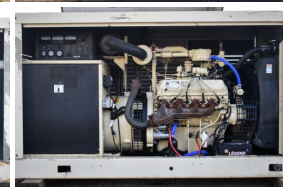

GENERATOR SOURCE

SALES · RENTALS · SERVICE

Kohler - 100 kW

Generator Set Specs

Unit#: 090275
Capacity: 100 kW
Manufacturer: Kohler
Enclosure Type: Weatherproof Enclosure
Voltage: 277/480 V
Amps: 150 AMPS
Hertz: 60 Hz
Circuit Breaker Amps: 60
Phase: Three-Phase
Location: Brighton, CO
of Leads: 12
Model #: 100RZ
Serial #: 606528
Generator Weight LBS: 6000
Generator Dimensions: 89 x 35 x 69

Engine Specs

Make: Ford
Year: 1998
Hours: 765
Model #: LSG-875I-6005-A
Serial #: 18728-1-04-98

Price: Call us at 800-853-2073 for a quote

Generator Source thoroughly tests all of our products!

The pricing displayed on our website is subject to change based on deinstallation costs, installation requirements, rigging/disposal, and any other situational variables, but we do try to keep it as up to date as possible.