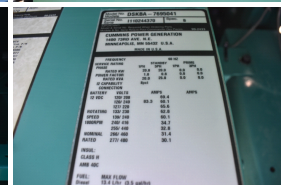

GENERATOR SOURCE

SALES · RENTALS · SERVICE

Cummins - 20 kW - UNAVAILABLE

Generator Set Specs

Unit#: 090221
Capacity: 20 kW
Manufacturer: Cummins
Enclosure Type: Weatherproof Enclosure
Voltage: 120/240 V
Amps: 83.3 AMPS
Hertz: 60 Hz
Circuit Breaker Amps: 90
Phase: Single-Phase
Location: Brighton, CO
of Leads: 12
Model #: DSKBA-7695041
Serial #: I110244370
Generator Weight LBS: 4000
Generator Dimensions: 85 x 32 x 75

Engine Specs

Make: Kubota
Year: 2011
Hours: 510
Fuel Tank Capacity (Gallons): 110
Fuel Tank Type: Double Wall Base
Model #: V2203-M-BG-ET02
Serial #: BN5216

Price: Call us at 800-853-2073 for a quote

Generator Source thoroughly tests all of our products!