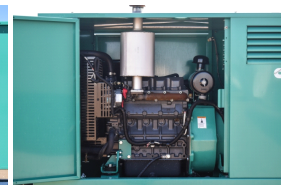

GENERATOR SOURCE

SALES · RENTALS · SERVICE

Cummins - 20 kW - UNAVAILABLE

Generator Set Specs

Unit#: 090221
Capacity: 20 kW
Manufacturer: Cummins
Enclosure Type: Weatherproof Enclosure
Voltage: 120/240 V
Amps: 83.3 AMPS
Hertz: 60 Hz
Circuit Breaker Amps: 90
Phase: Single-Phase
Location: Brighton, CO
of Leads: 12
Model #: DSKBA-7695041
Serial #: I110244370
Generator Weight LBS: 4000
Generator Dimensions: 85 x 32 x 75

Engine Specs

Make: Kubota
Year: 2011
Hours: 510
Fuel Tank Capacity (Gallons): 110
Fuel Tank Type: Double Wall Base
Model #: V2203-M-BG-ET02
Serial #: BN5216

Price: Call us at 800-853-2073 for a quote

Generator Source thoroughly tests all of our products!