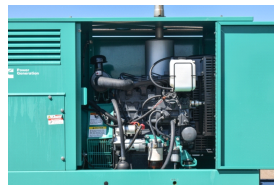

GENERATOR SOURCE

SALES · RENTALS · SERVICE

Cummins - 20 kW - UNAVAILABLE

Generator Set Specs

Unit#: 090221
Capacity: 20 kW
Manufacturer: Cummins
Enclosure Type: Weatherproof Enclosure
Voltage: 120/240 V
Amps: 83.3 AMPS
Hertz: 60 Hz
Circuit Breaker Amps: 90
Phase: Single-Phase
Location: Brighton, CO
of Leads: 12
Model #: DSKBA-7695041
Serial #: I110244370
Generator Weight LBS: 4000
Generator Dimensions: 85 x 32 x 75

Engine Specs

Make: Kubota
Year: 2011
Hours: 510
Fuel Tank Capacity (Gallons): 110
Fuel Tank Type: Double Wall Base
Model #: V2203-M-BG-ET02
Serial #: BN5216

Price: Call us at 800-853-2073 for a quote

Generator Source thoroughly tests all of our products!