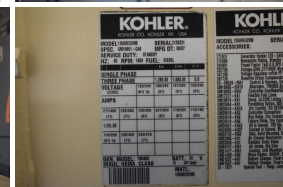

### Generator Set Specs

**Unit#:** 090202  
**Capacity:** 1280 kW  
**Manufacturer:** Kohler  
**Enclosure Type:** Sound Attenuated Enclosure  
**Voltage:** 277/480 V  
**Amps:** 1925 AMPS  
**Hertz:** 60 Hz  
**Circuit Breaker Amps:** 2000  
**Phase:** Three-Phase  
**Location:** Brighton, CO  
**# of Leads:** 6  
**Model #:** 1250REOZMB  
**Serial #:** 2139231  
**Generator Weight LBS:** 56000  
**Generator Dimensions:** 349 x 133 x 132

### Engine Specs

**Make:** Mitsubishi  
**Year:** 2007  
**Hours:** 289  
**Fuel:** Diesel  
**Fuel Tank Capacity (Gallons):** 1250  
**Fuel Tank Type:** Double Wall Base  
**Model #:** S12R-Y2PTAW  
**Serial #:** 12445