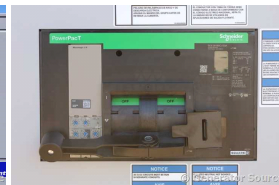

Price: Call us at 800-853-2073 for a quote

Generator Source thoroughly tests all of our products!

The pricing displayed on our website is subject to change based on deinstallation costs, installation requirements, rigging/disposal, and any other situational variables, but we do try to keep it as up to date as possible.

Copyright © Generator Source. All Rights Reserved. Caterpillar, Detroit, Cummins, Perkins, SDMO, and all other brand names are trademarks of their individual prospective companies.

sales@generatorsource.com - generatorsource.com
303-659-2073 - 1-800-853-2073

FORMERLY
Diesel
SERVICE & SUPPLY