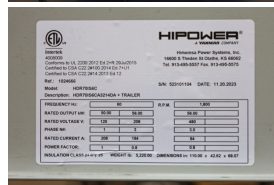

## Hipower HTW - 56 kW - READY TO SHIP

### Generator Set Specs

**Unit#:** 090057  
**Capacity:** 56 kW  
**Manufacturer:** Hipower HTW  
**Enclosure Type:** Sound Attenuated Enclosure Mounted on Trailer  
**Voltage:** VOLTAGE SELECTOR SWITCH V  
**Amps:** 194 AMPS  
**Hertz:** 60 Hz  
**Circuit Breaker Amps:** 225  
**Phase:** Three-Phase  
**Location:** Brighton, CO  
**# of Leads:** 12  
**Model #:** HDR70IS6C  
**Serial #:** 523101104  
**Generator Weight LBS:** 5300  
**Generator Dimensions:** 186 x 75 x 89

### Engine Specs

**Make:** Isuzu  
**Year:** 2023  
**Hours:** 0  
**Fuel:** Diesel  
**Fuel Tank Capacity (Gallons):** 118  
**Fuel Tank Type:** Double Wall Base  
**Model #:** BR-4JJ1X  
**Serial #:** 4JJ1673835