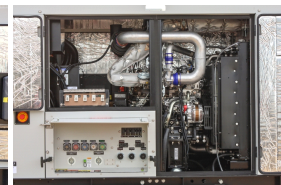

## Hipower HTW - 56 kW - READY TO SHIP

### Generator Set Specs

**Unit#:** 090057  
**Capacity:** 56 kW  
**Manufacturer:** Hipower HTW  
**Enclosure Type:** Sound Attenuated Enclosure Mounted on Trailer  
**Voltage:** VOLTAGE SELECTOR SWITCH V  
**Amps:** 194 AMPS  
**Hertz:** 60 Hz  
**Circuit Breaker Amps:** 225  
**Phase:** Three-Phase  
**Location:** Brighton, CO  
**# of Leads:** 12  
**Model #:** HDR70IS6C  
**Serial #:** 523101104  
**Generator Weight LBS:** 5300  
**Generator Dimensions:** 186 x 75 x 89

### Engine Specs

**Make:** Isuzu  
**Year:** 2023  
**Hours:** 0  
**Fuel:** Diesel  
**Fuel Tank Capacity (Gallons):** 118  
**Fuel Tank Type:** Double Wall Base  
**Model #:** BR-4JJ1X  
**Serial #:** 4JJ1673835