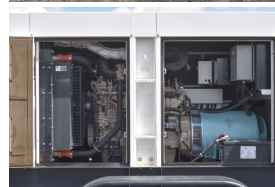

### Generator Set Specs

**Unit#:** 090007  
**Capacity:** 120 kW  
**Manufacturer:** Multiquip  
**Enclosure Type:** Sound Attenuated Enclosure Mounted on Trailer  
**Voltage:** VOLTAGE SELECTOR SWITCH V  
**Amps:** 180 AMPS  
**Hertz:** 60 Hz  
**Circuit Breaker Amps:** 400  
**Phase:** Voltage Selector Switch  
**Location:** Jacksonville, FL  
**# of Leads:** 12  
**Model #:** DCA150  
**Serial #:** 7601190  
**Generator Weight LBS:** 7000  
**Generator Dimensions:** 210 x 86 x 105

### Engine Specs

**Make:** John Deere  
**Year:** 2018  
**Hours:** 12743  
**Fuel:** Diesel  
**Fuel Tank Capacity (Gallons):** 200  
**Fuel Tank Type:** Double Wall Base  
**Model #:** 6068HFG08  
**Serial #:** PE6068U059545