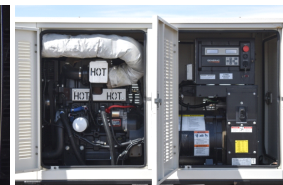

### Generator Set Specs

**Unit#:** 089973  
**Capacity:** 20 kW  
**Manufacturer:** Generac  
**Enclosure Type:** Weatherproof Enclosure  
**Voltage:** 120/240 V  
**Amps:** 83.3 AMPS  
**Hertz:** 60 Hz  
**Circuit Breaker Amps:** 100  
**Phase:** Single-Phase  
**Location:** Brighton, CO  
**# of Leads:** 4  
**Model #:** 11542160400  
**Serial #:** 2104533  
**Generator Weight LBS:** 3000  
**Generator Dimensions:** 95 x 38 x 74

### Engine Specs

**Make:** John Deere  
**Year:** 2009  
**Hours:** 330  
**Fuel:** Diesel  
**Fuel Tank Capacity (Gallons):** 138  
**Fuel Tank Type:** Double Wall Base  
**Model #:** 4024TF281B  
**Serial #:** PE4024R019582