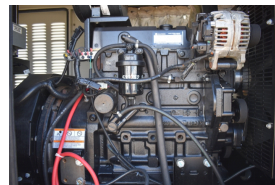

### Generator Set Specs

**Unit#:** 089973  
**Capacity:** 20 kW  
**Manufacturer:** Generac  
**Enclosure Type:** Weatherproof Enclosure  
**Voltage:** 120/240 V  
**Amps:** 83.3 AMPS  
**Hertz:** 60 Hz  
**Circuit Breaker Amps:** 100  
**Phase:** Single-Phase  
**Location:** Brighton, CO  
**# of Leads:** 4  
**Model #:** 11542160400  
**Serial #:** 2104533  
**Generator Weight LBS:** 3000  
**Generator Dimensions:** 95 x 38 x 74

### Engine Specs

**Make:** John Deere  
**Year:** 2009  
**Hours:** 330  
**Fuel:** Diesel  
**Fuel Tank Capacity (Gallons):** 138  
**Fuel Tank Type:** Double Wall Base  
**Model #:** 4024TF281B  
**Serial #:** PE4024R019582