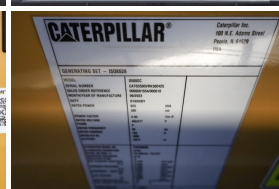

Price: Call us at 800-853-2073 for a quote

Generator Source thoroughly tests all of our products!

The pricing displayed on our website is subject to change based on deinstallation costs, installation requirements, rigging/disposal, and any other situational variables, but we do try to keep it as up to date as possible.

Copyright © Generator Source. All Rights Reserved. Caterpillar, Detroit, Cummins, Perkins, SDMO, and all other brand names are trademarks of their individual prospective companies.

sales@generatorsource.com - generatorsource.com

303-659-2073 - 1-800-853-2073

FORMERLY
Diesel
SERVICE & SUPPLY