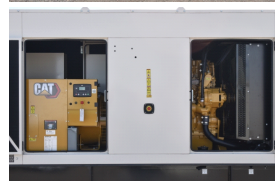

Price: Call us at 800-853-2073 for a quote

Generator Source thoroughly tests all of our products!

The pricing displayed on our website is subject to change based on deinstallation costs, installation requirements, rigging/disposal, and any other situational variables, but we do try to keep it as up to date as possible.

Copyright © Generator Source. All Rights Reserved. Caterpillar, Detroit, Cummins, Perkins, SDMO, and all other brand names are trademarks of their individual prospective companies.

sales@generatorsource.com - generatorsource.com

303-659-2073 - 1-800-853-2073

FORMERLY
Diesel
SERVICE & SUPPLY