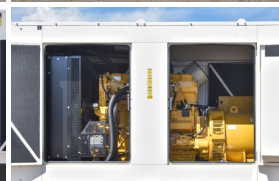

Price: Call us at 800-853-2073 for a quote

Generator Source thoroughly tests all of our products!

The pricing displayed on our website is subject to change based on deinstallation costs, installation requirements, rigging/disposal, and any other situational variables, but we do try to keep it as up to date as possible.

Copyright © Generator Source. All Rights Reserved. Caterpillar, Detroit, Cummins, Perkins, SDMO, and all other brand names are trademarks of their individual prospective companies.

sales@generatorsource.com - generatorsource.com

303-659-2073 - 1-800-853-2073

FORMERLY
Diesel
SERVICE & SUPPLY