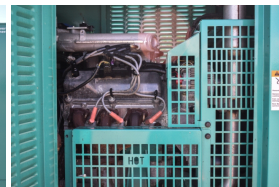

### Generator Set Specs

**Unit#:** 089888

**Capacity:** 42 kW

**Manufacturer:** Cummins

**Enclosure Type:** Weatherproof Enclosure

**Voltage:** 120/240 V

**Amps:** 145.7 AMPS

**Hertz:** 60 Hz

**Circuit Breaker Amps:** 175

**Phase:** Single-Phase

**Location:** Brighton, CO

**# of Leads:** 12

**Model #:** GGFE7093688

**Serial #:** E080180397

**Generator Weight LBS:** 5000

**Generator Dimensions:** 83 x 47 x 61

### Engine Specs

**Make:** Cummins

**Year:** 2007

**Hours:** 231

**Fuel Tank Type:** Double Wall

**Model #:** ESG-642

**Serial #:** 207784947

**Price:** Call us at 800-853-2073 for a quote