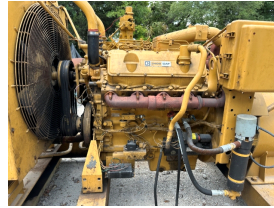

GENERATOR SOURCE

SALES · RENTALS · SERVICE

Caterpillar - 400 kW - JUST ARRIVED

Generator Set Specs

Unit#: 089875

Capacity: 400 kW

Manufacturer: Caterpillar

Voltage: 120/208 V

Hertz: 60 Hz

Phase: Three-Phase

Location: Jacksonville, FL

Model #: SR4

Serial #: 6DA005.16

Engine Specs

Hours: 0

Price: Call us at 800-853-2073 for a quote