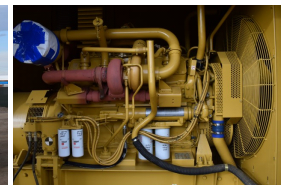

GENERATOR SOURCE

SALES · RENTALS · SERVICE

Caterpillar - 800 kW - UNAVAILABLE

Generator Set Specs

Unit#: 089537
Capacity: 800 kW
Manufacturer: Caterpillar
Enclosure Type: Weatherproof Enclosure
Voltage: 277/480 V
Amps: 1203 AMPS
Hertz: 60 Hz
Circuit Breaker Amps: 1600
Phase: Three-Phase
Location: Brighton, CO
of Leads: 6
Model #: SR-4B
Serial #: 7AJ00761
Generator Weight LBS: 30000
Generator Dimensions: 208 x 104 x 138

Engine Specs

Make: Caterpillar
Year: 1996
Hours: 583
Fuel Tank Capacity (Gallons): 2000
Fuel Tank Type: Double Wall Base
Model #: 3412
Serial #: 2WJ00596

Price: Call us at 800-853-2073 for a quote

Generator Source thoroughly tests all of our products!