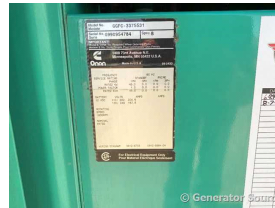

### Generator Set Specs

**Unit#:** 089519

**Capacity:** 45 kW

**Manufacturer:** Cummins

**Enclosure Type:** Weatherproof Enclosure

**Voltage:** 120/240 V

**Hertz:** 60 Hz

**Phase:** Single-Phase

### Engine Specs

**Make:** Ford

**Year:** 1999

**Hours:** 1379

**Fuel Tank Type:** Single Wall

**Model #:** CSG-6491-600S-A

**Serial #:** 32273-1-04-98

**Price:** Call us at 800-853-2073 for a quote