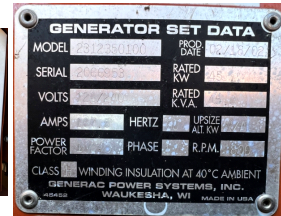

GENERATOR SOURCE

SALES · RENTALS · SERVICE

Generac - 45 kW - JUST ARRIVED

Generator Set Specs

Unit#: 089454
Capacity: 45 kW
Manufacturer: Generac
Enclosure Type: Weatherproof Enclosure
Voltage: 120/240 V
Hertz: 60 Hz
Phase: Single-Phase
Location: Brighton, CO
Model #: 2312350102
Serial #: 2066953

Engine Specs

Make: Generac
Year: 2002
Hours: 30
Fuel: Propane
Fuel Tank Type: Single Wall Base
Model #: 4.3 L
Serial #: DA9046

Price: Call us at 800-853-2073 for a quote

Generator Source thoroughly tests all of our products!