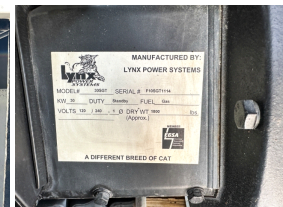

GENERATOR SOURCE

SALES · RENTALS · SERVICE

- 30 kW

Generator Set Specs

Unit#: 089173
Capacity: 30 kW
Enclosure Type: Sound Attenuated Enclosure
Voltage: 120/240 V
Hertz: 60 Hz
Phase: Single-Phase
Location: Jacksonville, FL
Model #: 30SGT
Serial #: F10SGT1114

Engine Specs

Make: Ford
Year: 2005
Hours: 26
Fuel: Natural Gas
Fuel Tank Type: Double Wall
Model #: LRG425
Serial #: 05SG47308

Price: Call us at 800-853-2073 for a quote

Generator Source thoroughly tests all of our products!