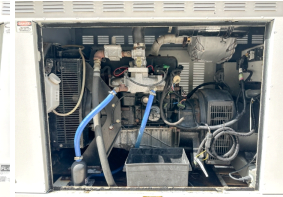

GENERATOR SOURCE

SALES · RENTALS · SERVICE

- 30 kW

Generator Set Specs

Unit#: 089173
Capacity: 30 kW
Enclosure Type: Sound Attenuated Enclosure
Voltage: 120/240 V
Hertz: 60 Hz
Phase: Single-Phase
Location: Jacksonville, FL
Model #: 30SGT
Serial #: F10SGT1114

Engine Specs

Make: Ford
Year: 2005
Hours: 26
Fuel: Natural Gas
Fuel Tank Type: Double Wall
Model #: LRG425
Serial #: 05SG47308

Price: Call us at 800-853-2073 for a quote

Generator Source thoroughly tests all of our products!