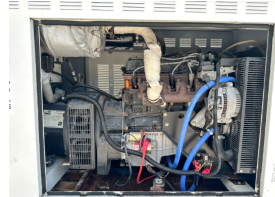

GENERATOR SOURCE

SALES · RENTALS · SERVICE

- 30 kW

Generator Set Specs

Unit#: 089173
Capacity: 30 kW
Enclosure Type: Sound Attenuated Enclosure
Voltage: 120/240 V
Hertz: 60 Hz
Phase: Single-Phase
Location: Jacksonville, FL
Model #: 30SGT
Serial #: F10SGT1114

Engine Specs

Make: Ford
Year: 2005
Hours: 26
Fuel: Natural Gas
Fuel Tank Type: Double Wall
Model #: LRG425
Serial #: 05SG47308

Price: Call us at 800-853-2073 for a quote

Generator Source thoroughly tests all of our products!