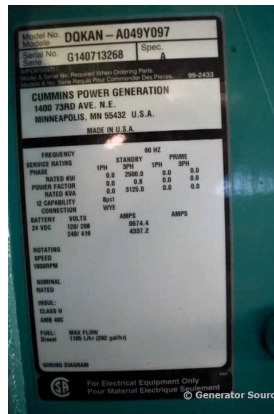

## Cummins - 2500 kW - SALE PENDING

### Generator Set Specs

**Unit#:** 025058  
**Capacity:** 2500 kW  
**Manufacturer:** Cummins  
**Enclosure Type:** Open  
**Voltage:** 277/480 V  
**Amps:** 8674.4 AMPS  
**Phase:** Three-Phase  
**Location:** Brighton, CO  
**# of Leads:** 6  
**Model #:** DQKAN-A049Y097  
**SPEC A**  
**Serial #:** G140713268  
**Generator Weight LBS:** 53000

### Engine Specs

**Make:** Cummins  
**Year:** 2014  
**Hours:** 41  
**Fuel:** Diesel  
**Fuel Tank Type:** Double Wall Base  
**Model #:** QSK60-G19  
**Serial #:** 33200591

**Price:** Call us at 800-853-2073 for a quote