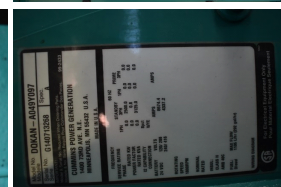

GENERATOR SOURCE

SALES · RENTALS · SERVICE

Cummins - 2500 kW

Generator Set Specs

Unit#: 025058
Capacity: 2500 kW
Manufacturer: Cummins
Enclosure Type: Open
Voltage: 277/480 V
Amps: 8674.4 AMPS
Phase: Three-Phase
Location: Brighton, Colorado
of Leads: 6
Model #: DQKAN-A049Y097
SPEC A
Serial #: G140713268
Generator Weight LBS: 53000

Engine Specs

Make: Cummins
Year: 2014
Hours: 41
Fuel: Diesel
Fuel Tank Type: Double Wall Base
Model #: QSK60-G19
Serial #: 33200591

Price: Call us at 800-853-2073 for a quote

Generator Source thoroughly tests all of our products!