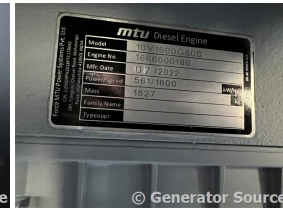

GENERATOR SOURCE

SALES · RENTALS · SERVICE

MTU - 500 kW - UNAVAILABLE

Generator Set Specs

Unit#: 071266
Capacity: 500 kW
Manufacturer: MTU
Enclosure Type: Sound Attenuated Enclosure
Voltage: 277/480 V
Amps: 751 AMPS
Hertz: 60 Hz
Circuit Breaker Amps: 800
Phase: Three-Phase
Location: Brighton, CO
of Leads: 12
Model #: DS500
Serial #: 95010501309
Generator Weight LBS: 18000
Generator Dimensions: 274 x 90 x 129

Engine Specs

Make: MTU
Year: 2022
Hours: 0
Fuel Tank Capacity (Gallons): 1000
Fuel Tank Type: Double Wall Base
Model #: 10V1600G80S
Serial #: 1666000073

Price: Call us at 800-853-2073 for a quote

Generator Source thoroughly tests all of our products!