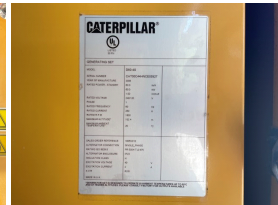

GENERATOR SOURCE

SALES · RENTALS · SERVICE

Caterpillar - 60 kW - UNAVAILABLE

Generator Set Specs

Unit#: 089658
Capacity: 60 kW
Manufacturer: Caterpillar
Enclosure Type: Sound Attenuated Enclosure
Voltage: 120/240 V
Amps: 250 AMPS
Hertz: 60 Hz
Circuit Breaker Amps: 200
Phase: Single-Phase
Location: Jacksonville, FL
of Leads: 4
Model #: D60-4S
Serial #: CAT00C44HNCE00527
Generator Dimensions: 113" X 46" X 87"

Engine Specs

Make: CAT
Year: 2006
Hours: 203.1
Fuel Tank Capacity (Gallons): 360
Fuel Tank Type: Double Wall Base
Model #: 3054C
Serial #: E4M00875

Price: Call us at 800-853-2073 for a quote

Generator Source thoroughly tests all of our products!