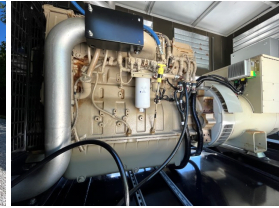

GENERATOR SOURCE

SALES · RENTALS · SERVICE

Cummins - 500 kW - UNAVAILABLE

Generator Set Specs

Unit#: 089650
Capacity: 500 kW
Manufacturer: Cummins
Enclosure Type: Sound Attenuated Enclosure
Voltage: 277/480 V
Amps: 752 AMPS
Hertz: 60 Hz
Circuit Breaker Amps: 800
Phase: Three-Phase
Location: Jacksonville, FL
of Leads: 6
Model #: LS47.2.L9
Serial #: BZNL5018R
Generator Weight LBS: 17000
Generator Dimensions: 216"L x 72"W x 135"H

Engine Specs

Make: CUMMINS
Year: 2007
Hours: 110
Fuel Tank Capacity (Gallons): 1550
Fuel Tank Type: Double Wall Base
Model #: QSX15-G9
Serial #: 71285673

Price: Call us at 800-853-2073 for a quote

Generator Source thoroughly tests all of our products!