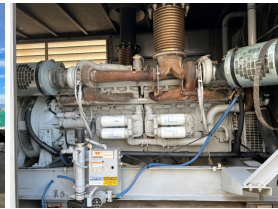

## Detroit - 1000 kW - READY TO SHIP

### Generator Set Specs

**Unit#:** 089645  
**Capacity:** 1000 kW  
**Manufacturer:** Detroit  
**Enclosure Type:** Weatherproof Enclosure  
**Voltage:** 277/480 V  
**Amps:** 1505 AMPS  
**Hertz:** 60 Hz  
**Circuit Breaker Amps:** 1600  
**Phase:** Three-Phase  
**Location:** Brighton, CO  
**# of Leads:** 4  
**Model #:** 1000DS60  
**Serial #:** 379165  
**Generator Weight LBS:** 36000  
**Generator Dimensions:** 215 x 111 x 122

### Engine Specs

**Make:** Detroit  
**Hours:** 805  
**Fuel:** Diesel  
**Fuel Tank Capacity (Gallons):** 1000  
**Fuel Tank Type:** Double Wall Base  
**Model #:** 72437406  
**Serial #:** 24VA001330