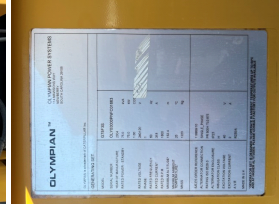

Price: Call us at 800-853-2073 for a quote

Generator Source thoroughly tests all of our products!

The pricing displayed on our website is subject to change based on deinstallation costs, installation requirements, rigging/disposal, and any other situational variables, but we do try to keep it as up to date as possible.

Copyright © Generator Source. All Rights Reserved. Caterpillar, Detroit, Cummins, Perkins, SDMO, and all other brand names are trademarks of their individual prospective companies.

sales@generatorsource.com - generatorsource.com
303-659-2073 - 1-800-853-2073

FORMERLY
Diesel
SERVICE & SUPPLY