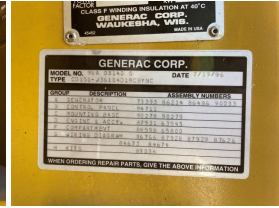

## Olympian - 150 kW - UNAVAILABLE

### Generator Set Specs

**Unit#:** 089615  
**Capacity:** 150 kW  
**Manufacturer:** Olympian  
**Enclosure Type:** Enclosed  
**Voltage:** 120/240 V  
**Amps:** 451 AMPS  
**Hertz:** 60 Hz  
**Circuit Breaker Amps:** 500  
**Phase:** Three-Phase  
**Location:** Jacksonville, FL  
**# of Leads:** 12  
**Model #:** 3208  
**Serial #:** 5YF02929  
**Generator Dimensions:** 113" L  
 x 46" W x 124" H

### Engine Specs

**Make:** CAT  
**Year:** 1996  
**Hours:** 797.3  
**Fuel Tank Capacity (Gallons):** 265  
**Fuel Tank Type:** Double Wall Base  
**Model #:** 3208  
**Serial #:** 5YF02929

**Price:** Call us at 800-853-2073 for a quote