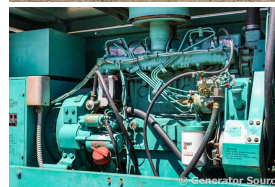

GENERATOR SOURCE

SALES · RENTALS · SERVICE

Cummins - 25 kW

Generator Set Specs

Unit#: 089543
Capacity: 25 kW
Manufacturer: Cummins
Enclosure Type: Weatherproof Enclosure
Voltage: 277/480 V
Amps: 38 AMPS
Hertz: 60 Hz
Circuit Breaker Amps: 120
Phase: Three-Phase
Location: Brighton, CO
of Leads: 12
Model #: 25.0DL6-15R/29040D
Serial #: D870884240
Generator Weight LBS: 4000
Generator Dimensions: 76 x 29 x 72

Engine Specs

Make: Onan
Year: 1987
Hours: 866
Fuel: Diesel
Fuel Tank Capacity (Gallons): Approx 76
Fuel Tank Type: Double Wall Base
Model #: L634D-1/10386C
Serial #: C873192327

Price: Call us at 800-853-2073 for a quote