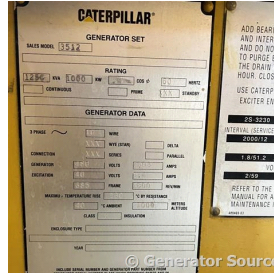

GENERATOR SOURCE

SALES · RENTALS · SERVICE

Caterpillar - 1000 kW - UNAVAILABLE

Generator Set Specs

Unit#: 089539
Capacity: 1000 kW
Manufacturer: Caterpillar
Enclosure Type: Weatherproof Enclosure
Voltage: 277/480 V
Amps: 1503 AMPS
Hertz: 60 Hz
Circuit Breaker Amps: 1600
Phase: Three-Phase
Location: Brighton, CO
of Leads: 10
Model #: SR4
Serial #: 6NA03868
Generator Weight LBS: 55000
Generator Dimensions: 245 x 105 x 140

Engine Specs

Make: Caterpillar
Year: 2012
Hours: 290
Fuel Tank Capacity (Gallons): Approx 1516
Fuel Tank Type: Double Wall Base
Model #: 3512
Serial #: 24Z06193

Price: Call us at 800-853-2073 for a quote