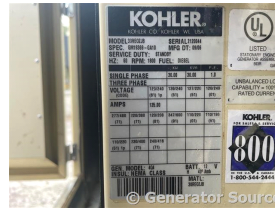

GENERATOR SOURCE

SALES · RENTALS · SERVICE

Kohler - 30 kW

Generator Set Specs

Unit#: 089522
Capacity: 30 kW
Manufacturer: Kohler
Enclosure Type: Sound Attenuated Enclosure
Voltage: 120/240 V
Amps: 125 AMPS
Hertz: 60 Hz
Circuit Breaker Amps: 125
Phase: Single-Phase
Location: Jacksonville, FL
Model #: 30REOZJB
Serial #: 2120044
Generator Weight LBS: 4000
Generator Dimensions: 132" L x 45" W x 79" H

Engine Specs

Make: John Deere
Year: 2006
Hours: 750
Fuel: Diesel
Fuel Tank Capacity (Gallons): 245
Fuel Tank Type: Double Wall Base
Model #: 3029TF270
Serial #: PE3029T591334

Price: Call us at 800-853-2073 for a quote