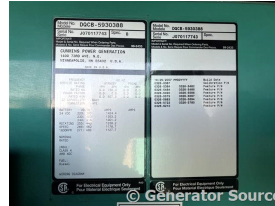

GENERATOR SOURCE

SALES · RENTALS · SERVICE

Cummins - 750 kW - UNAVAILABLE

Generator Set Specs

Unit#: 089500
Capacity: 750 kW
Manufacturer: Cummins
Enclosure Type: Weatherproof Enclosure
Voltage: 277/480 V
Amps: 1127 AMPS
Hertz: 60 Hz
Circuit Breaker Amps: 1200
Phase: Three-Phase
Location: Brighton, CO
of Leads: 12
Model #: DQCB-5930388
Serial #: J070117743
Generator Weight LBS: 30000
Generator Dimensions: 184 x 96 x 137

Engine Specs

Make: Cummins
Year: 2007
Hours: 419
Fuel Tank Capacity (Gallons): 1300
Fuel Tank Type: Double Wall Base
Model #: QSK26-G7 NR2
Serial #: 316687

Price: Call us at 800-853-2073 for a quote

Generator Source thoroughly tests all of our products!