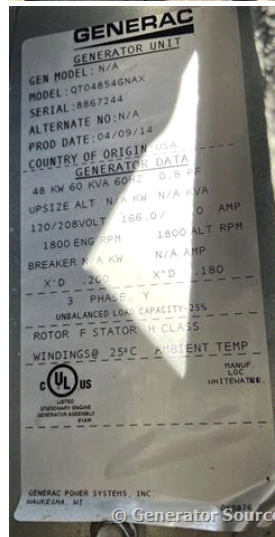

## Generac - 48 kW - UNAVAILABLE

### Generator Set Specs

**Unit#:** 089446  
**Capacity:** 48 kW  
**Manufacturer:** Generac  
**Enclosure Type:** Sound Attenuated Enclosure  
**Voltage:** 120/208 V  
**Amps:** 166 AMPS  
**Hertz:** 60 Hz  
**Circuit Breaker Amps:** 175  
**Phase:** Three-Phase  
**Location:** Brighton, CO  
**# of Leads:** 6  
**Model #:** QT04854GNAX  
**Serial #:** 8867244  
**Generator Weight LBS:** 6000  
**Generator Dimensions:** 77 1/4 x 34 x 50

### Engine Specs

**Make:** Generac  
**Year:** 2013  
**Hours:** 85  
**Fuel Tank Type:** Double Wall  
**Model #:** CC 646AA  
**Serial #:** E172A1712133510766

**Price:** Call us at 800-853-2073 for a quote