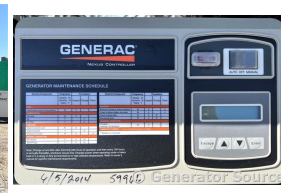

## Generac - 48 kW - UNAVAILABLE

### Generator Set Specs

**Unit#:** 089446  
**Capacity:** 48 kW  
**Manufacturer:** Generac  
**Enclosure Type:** Sound Attenuated Enclosure  
**Voltage:** 120/208 V  
**Amps:** 166 AMPS  
**Hertz:** 60 Hz  
**Circuit Breaker Amps:** 175  
**Phase:** Three-Phase  
**Location:** Brighton, CO  
**# of Leads:** 6  
**Model #:** QT04854GNAX  
**Serial #:** 8867244  
**Generator Weight LBS:** 6000  
**Generator Dimensions:** 77 1/4 x 34 x 50

### Engine Specs

**Make:** Generac  
**Year:** 2013  
**Hours:** 85  
**Fuel Tank Type:** Double Wall  
**Model #:** CC 646AA  
**Serial #:** E172A1712133510766

**Price:** Call us at 800-853-2073 for a quote