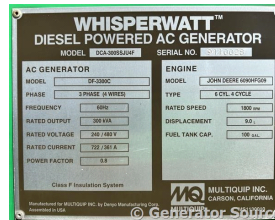

GENERATOR SOURCE

SALES · RENTALS · SERVICE

Multiquip - 240 kW - JUST ARRIVED

Generator Set Specs

Unit#: 089438
Capacity: 240 kW
Manufacturer: Multiquip
Enclosure Type: Sound Attenuated Enclosure
Voltage: VOLTAGE SELECTOR SWITCH V
Amps: 361 AMPS
Hertz: 60 Hz
Circuit Breaker Amps: 800
Phase: Voltage Selector Switch
Location: Brighton, CO
of Leads: 12
Model #: DCA300SSJU4F
Serial #: 9110028
Generator Weight LBS: 9000
Generator Dimensions: 240 x 99 x 109

Engine Specs

Make: John Deere
Year: 2015
Hours: 6301
Fuel: Diesel
Fuel Tank Capacity (Gallons): 300
Fuel Tank Type: Double Wall Base
Model #: 609OHFG09
Serial #:

Price: Call us at 800-853-2073 for a quote