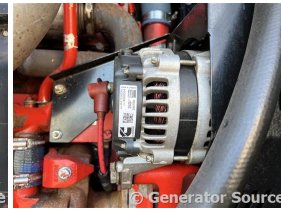

Price: Call us at 800-853-2073 for a quote

Generator Source thoroughly tests all of our products!

The pricing displayed on our website is subject to change based on deinstallation costs, installation requirements, rigging/disposal, and any other situational variables, but we do try to keep it as up to date as possible.

Copyright © Generator Source. All Rights Reserved. Caterpillar, Detroit, Cummins, Perkins, SDMO, and all other brand names are trademarks of their individual prospective companies.

sales@generatorsource.com - generatorsource.com
303-659-2073 - 1-800-853-2073

FORMERLY
Diesel
SERVICE & SUPPLY