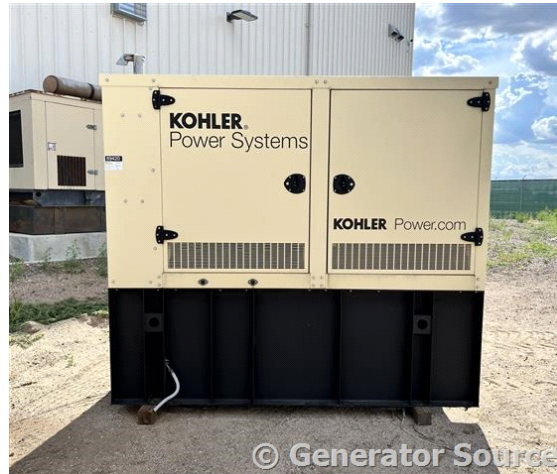

GENERATOR SOURCE

SALES · RENTALS · SERVICE

Kohler - 28 kW - UNAVAILABLE

Generator Set Specs

Unit#: 089420
Capacity: 28 kW
Manufacturer: Kohler
Enclosure Type: Sound Attenuated Enclosure
Voltage: 120/240 V
Amps: 117 AMPS
Hertz: 60 Hz
Circuit Breaker Amps: 125
Phase: Single-Phase
Location: Brighton, CO
of Leads: 4
Model #: 30REOZJC
Serial #: SGM32CPCK
Generator Weight LBS: 6000

Engine Specs

Make: John Deere
Year: 2013
Hours: 486
Fuel Tank Capacity (Gallons): approx. 190
Fuel Tank Type: Double Wall Base
Model #: 4024TF281
Serial #: PE4024R144627

Price: Call us at 800-853-2073 for a quote