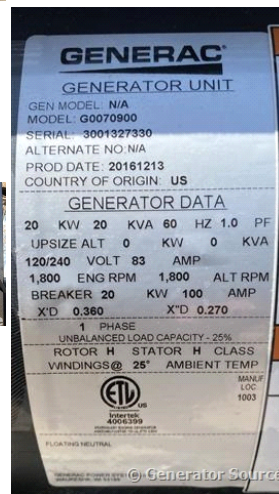

GENERATOR SOURCE

SALES · RENTALS · SERVICE

Generac - 20 kW - UNAVAILABLE

Generator Set Specs

Unit#: 089409
Capacity: 20 kW
Manufacturer: Generac
Enclosure Type: Sound Attenuated Enclosure
Voltage: 120/240 V
Amps: 83 AMPS
Hertz: 60 Hz
Circuit Breaker Amps: 100
Phase: Single-Phase
Location: Brighton, CO
of Leads: 4
Model #: G0070900
Serial #: 3001327330
Generator Weight LBS: 2000

Engine Specs

Make: Mitsubishi
Year: 2016
Hours: 175
Fuel Tank Capacity (Gallons): 92
Fuel Tank Type: Double Wall Base
Model #: S4Q
Serial #: 111096

Price: Call us at 800-853-2073 for a quote

Generator Source thoroughly tests all of our products!