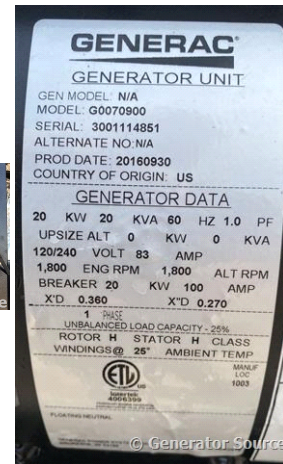

GENERATOR SOURCE

SALES · RENTALS · SERVICE

Generac - 20 kW - UNAVAILABLE

Generator Set Specs

Unit#: 089401
Capacity: 20 kW
Manufacturer: Generac
Enclosure Type: Sound Attenuated Enclosure
Voltage: 120/240 V
Amps: 83 AMPS
Hertz: 60 Hz
Circuit Breaker Amps: 100
Phase: Single-Phase
Location: Brighton, CO
of Leads: 4
Model #: G0070900
Serial #: 3001114851
Generator Weight LBS: 2000

Engine Specs

Make: Mitsubishi
Year: 2016
Hours: 63
Fuel Tank Capacity (Gallons): 92
Fuel Tank Type: Double Wall Base
Model #: S4Q
Serial #: 113573

Price: Call us at 800-853-2073 for a quote

Generator Source thoroughly tests all of our products!