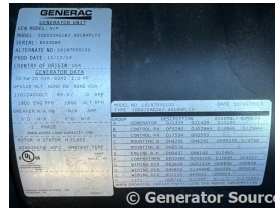

Generator Source thoroughly tests all of our products!

The pricing displayed on our website is subject to change based on deinstallation costs, installation requirements, rigging/disposal, and any other situational variables, but we do try to keep it as up to date as possible.

Copyright © Generator Source. All Rights Reserved. Caterpillar, Detroit, Cummins, Perkins, SDMO, and all other brand names are trademarks of their individual prospective companies.

sales@generatorsource.com - generatorsource.com
303-659-2073 - 1-800-853-2073

FORMERLY
Diesel
SERVICE & SUPPLY