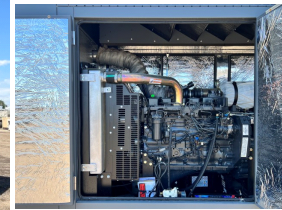

### Generator Set Specs

**Unit#:** 089315  
**Capacity:** 100 kW  
**Manufacturer:** Generac  
**Enclosure Type:** Sound Attenuated Enclosure  
**Voltage:** 277/480 V  
**Amps:** 150 AMPS  
**Hertz:** 60 Hz  
**Circuit Breaker Amps:** 175 & 175  
**Phase:** Three-Phase  
**Location:** Brighton, Colorado  
**# of Leads:** 12  
**Model #:** SD0100  
**Serial #:** 3007525836  
**Generator Weight LBS:** 10000

### Engine Specs

**Make:** FPT  
**Year:** 2020  
**Hours:** 4  
**Fuel:** Diesel  
**Fuel Tank Capacity (Gallons):** 210  
**Fuel Tank Type:** Double Wall Base  
**Model #:** F4GE9685A-3602  
**Serial #:** 1802014